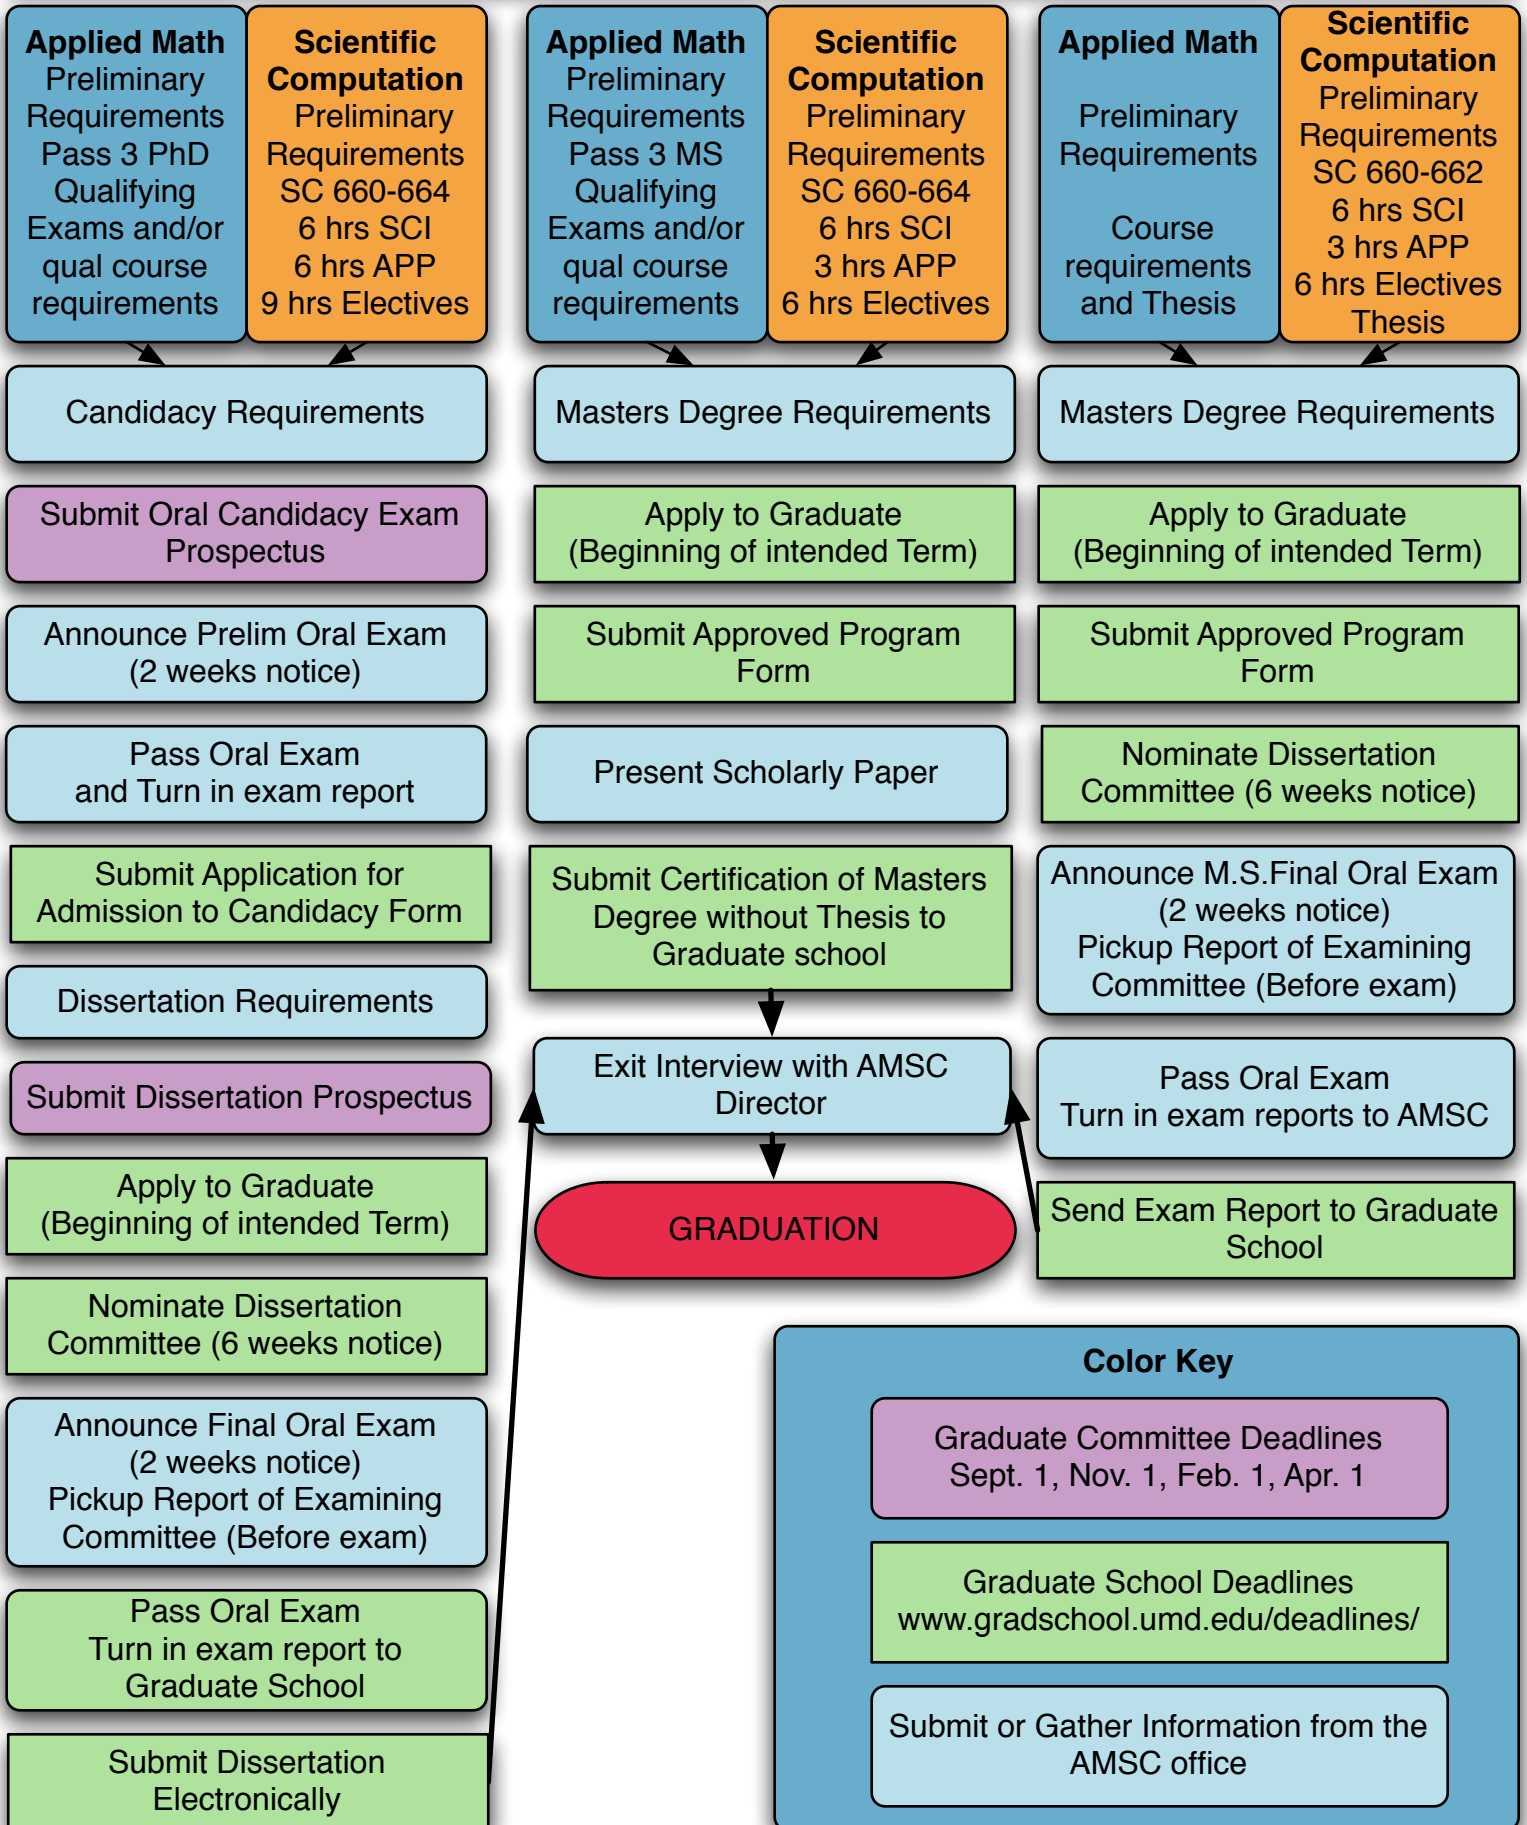

Interactive AMSC Program Flowchart

PhD Track

Masters w/o Thesis Track

Masters with Thesis Track

Formulate Study Plan & Submit to Graduate Committee

Color Key

Graduate Committee Deadlines
Sept. 1, Nov. 1, Feb. 1, Apr. 1

Graduate School Deadlines
www.gradschool.umd.edu/deadlines/

Submit or Gather Information from the
AMSC office